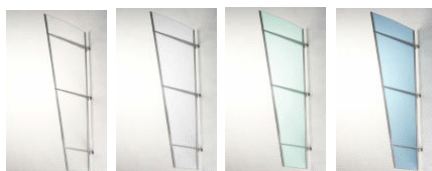

Side Panels

Side Panel Left or Right
1670 x 620 x 320 mm

Available In
Acrylic Glass Clear
Acrylic Glass Frosted blue
Acrylic Glass Frosted White
Acrylic Glass Frosted Green