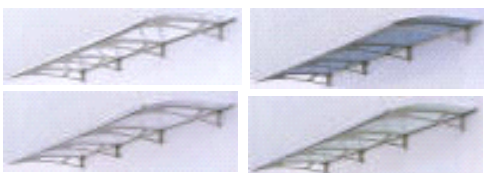

Side panels can be
 installed left or right

Integrated aluminium rain
 gutter with downspout
 on both sides

Aluminium wall connection
 fittings with hidden rubber joint

Simple installation with
 stainless steel clamps

Door Canopy 1900 x 950 mm

Available in

Acrylic Glass Clear,
Acrylic Glass Frosted blue,
Acrylic Glass Frosted White,
Acrylic Glass Frosted Green

LIGHTLINE 1900 - frosted white

Four Beam Canopy

Door Canopy 2700 x 950 mm
Available in