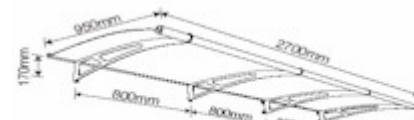

LIGHTLINE 2700