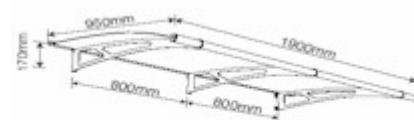

LIGHTLINE 1900