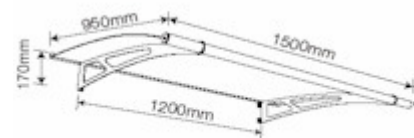

LIGHTLINE 1900 - frosted white

LIGHTLINE 1500