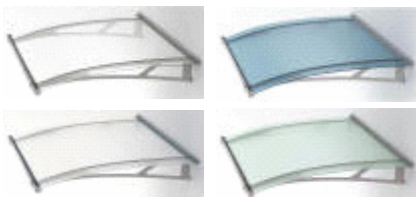

Two Beam Canopy

Door Canopy 1500 x 950 mm
Available in

Acrylic Glass Clear,
Acrylic Glass Frosted blue,
Acrylic Glass Frosted White,
Acrylic Glass Frosted Green