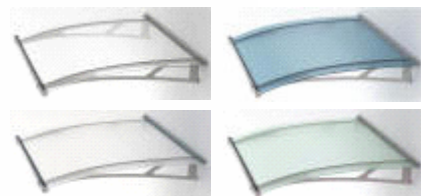

Side panels can be
 installed left or right

Integrated aluminium rain
 gutter with downspout
 on both sides

Aluminium wall connection
 fittings with hidden rubber joint

Simple installation with
 stainless steel clamps

*1.25 watts x 10 h x 365 days x 0.20 EUR/kwh

Two Beam Canopy

Door Canopy 1500 x 950 mm
Available in

Acrylic Glass Clear,
Acrylic Glass Frosted blue,
Acrylic Glass Frosted White,
Acrylic Glass Frosted Green

LIGHTLINE 2700 - frosted blue

Two Beam XL Canopy

Door Canopy 2050 x 1500 mm
Available in

Acrylic Glass Clear,
Acrylic Glass Frosted blue,
Acrylic Glass Frosted White,
Acrylic Glass Frosted Green

Three Beam Canopy