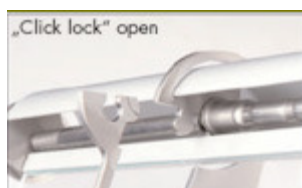

The trick with the "click":