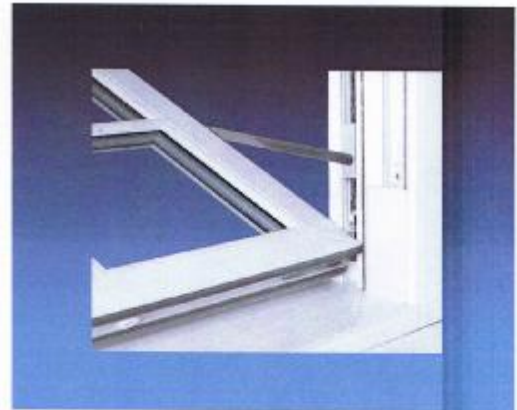

Traditional Style with modern benefits – the *Vertical Sliding* window

AUTHENTIC, TRADITIONAL APPEARANCE WITH ALL THE BENEFITS OF PVC-U

The Stormfront Vertical Slider provides a blend of advanced technology with the craftsmanship of old. It is a simple solution in long term, cost effective, window maintenance, with all the benefits and comfort of modern living, whilst retaining the charm and appearance of a past era.

This window mirrors the original timber sliding sash in every important detail. It's key features include:

- co-extruded sashes and beads
- low level gaskets
- ovolo design on outerframe, cill, sash, bead and stop
- deep bottom rail for a traditional appearance
- clip-on Georgian bars
- three woodgrain finishes
- fully glazed with Pilkington 'K' glass
- pre-factory balance.

*Traditional craftsmanship
using modern technology*

The PVC - u window frames are designed to provide optimum strength, superior thermal properties and excellent weathering performance and will retain their pristine appearance year after year with the minimum of maintenance. Created by an experienced team, the Stormfront Vertical Slider has built-in design features which make it suitable for commercial or domestic buildings, in both replacement and new build markets

“Character & charm with the highest quality assurance”

Designed to provide all the benefits that can be derived from high performance, modern materials, the Stormfront Vertical Slider provides a long term, cost effective solution for period style properties. Advanced technology works in harmony with traditional design, to provide extra comfort and practical features for modern living, without any compromise to character or appearance.